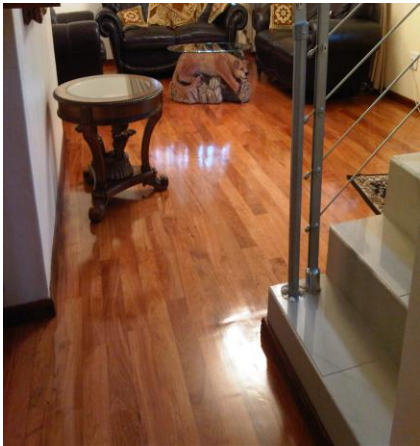

*fab*FLOORS

FabFloors Gallery

Rosewood floor installed, sanded & sealed in a satin finish.

Various colours Mosaic Parquet Blocks Sanded & Sealed using Plascon Purecoat Polyurethane Coating

Oregon Pine Wide plank Sanded & Sealed using Plascon Purecoat Polyurethane Coating

Staircases installed and coated.

Standwoven Bamboo installed.

Laminate Flooring installed.